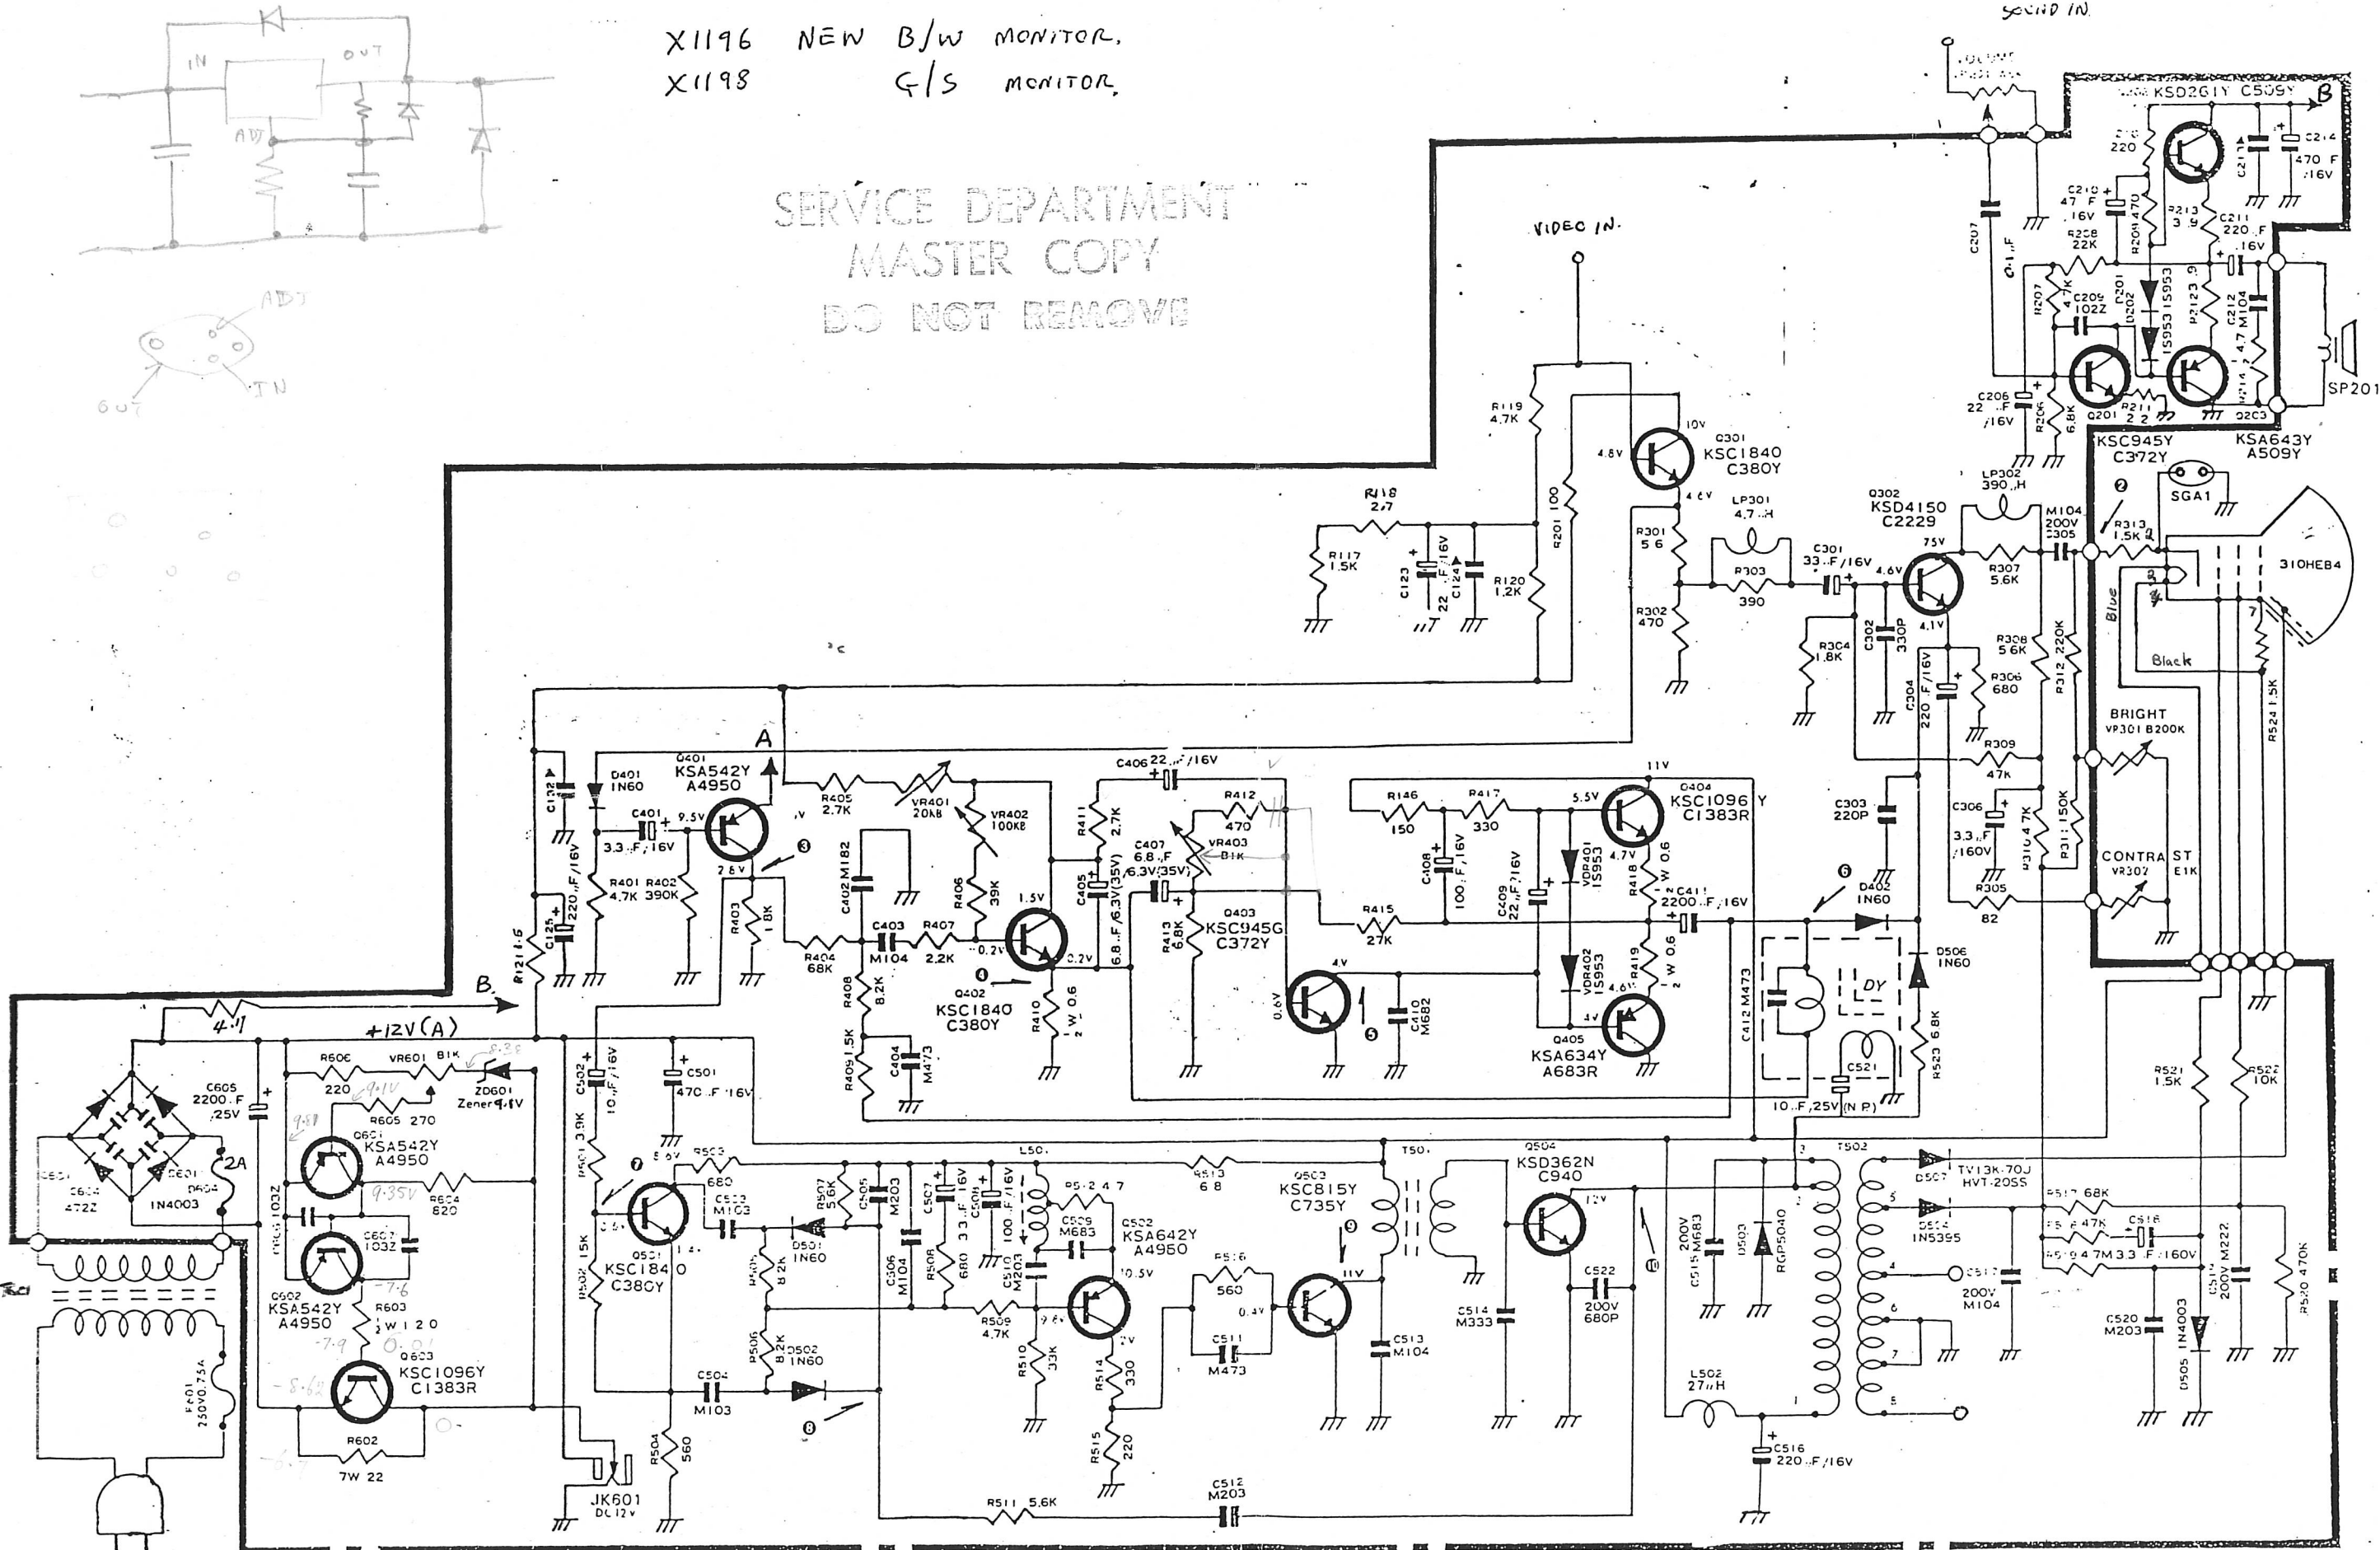

CIRCUIT DIAGRAM FOR X1196/8 MONITORS

X1196 NEW B/W MONITOR.
X1198 G/S MONITOR.

SERVICE DEPARTMENT
MASTER COPY
DO NOT REMOVE

AC 110/220V 50/60Hz

DONG YANG VIDEO CO., LTD.