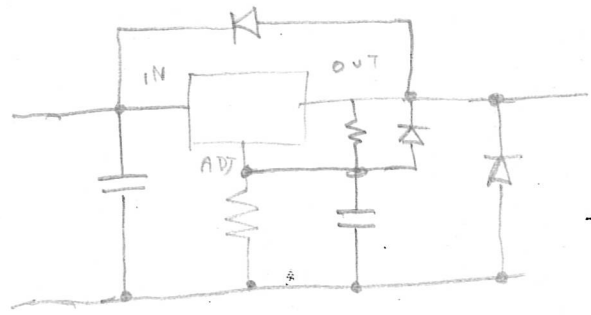

CIRCUIT DIAGRAM FOR X1196/8 MONITORS

X1196 NEW B/W MONITOR.
X1198 G/S MONITOR.

SERVICE DEPARTMENT
MASTER COPY
DO NOT REMOVE

AC 110/220V 50/60Hz

DONG YANG VIDEO CO., LTD.