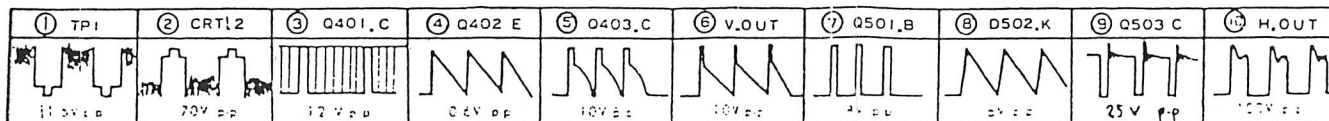

CIRCUIT DIAGRAM FOR X1196/8 MONITORS

X1196 NEW B/W MONITOR.
X1198 G/S MONITOR.

SERVICE DEPARTMENT
MASTER COPY
DO NOT REMOVE

AC 110/220V 50/60Hz

DONG YANG VIDEO CO., LTD.